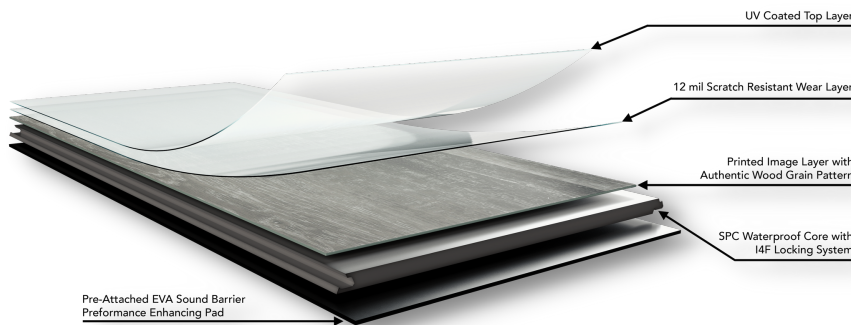

Complete with two on-trend finishes, our Advantage Series Rigid Core SPC flooring is the choice option for budget friendly projects.

Available Finishes

Twilight Grey
ASTG

Woodcliff Lake
ASWL

Advantage Specifications

WIDTH: 7 inches
LENGTH: 48 inches
THICKNESS: 3.2mm + 1
WEAR LAYER: 12 mil
SURFACE TEXTURE: Basic Printed
WEIGHT/CASE: 44.46 lbs
COVERAGE/CASE: 33.09 sq ft
INSTALLATION TYPE: Float & Click

CERTIFIED BY
FSC Global Services

WATERPROOF